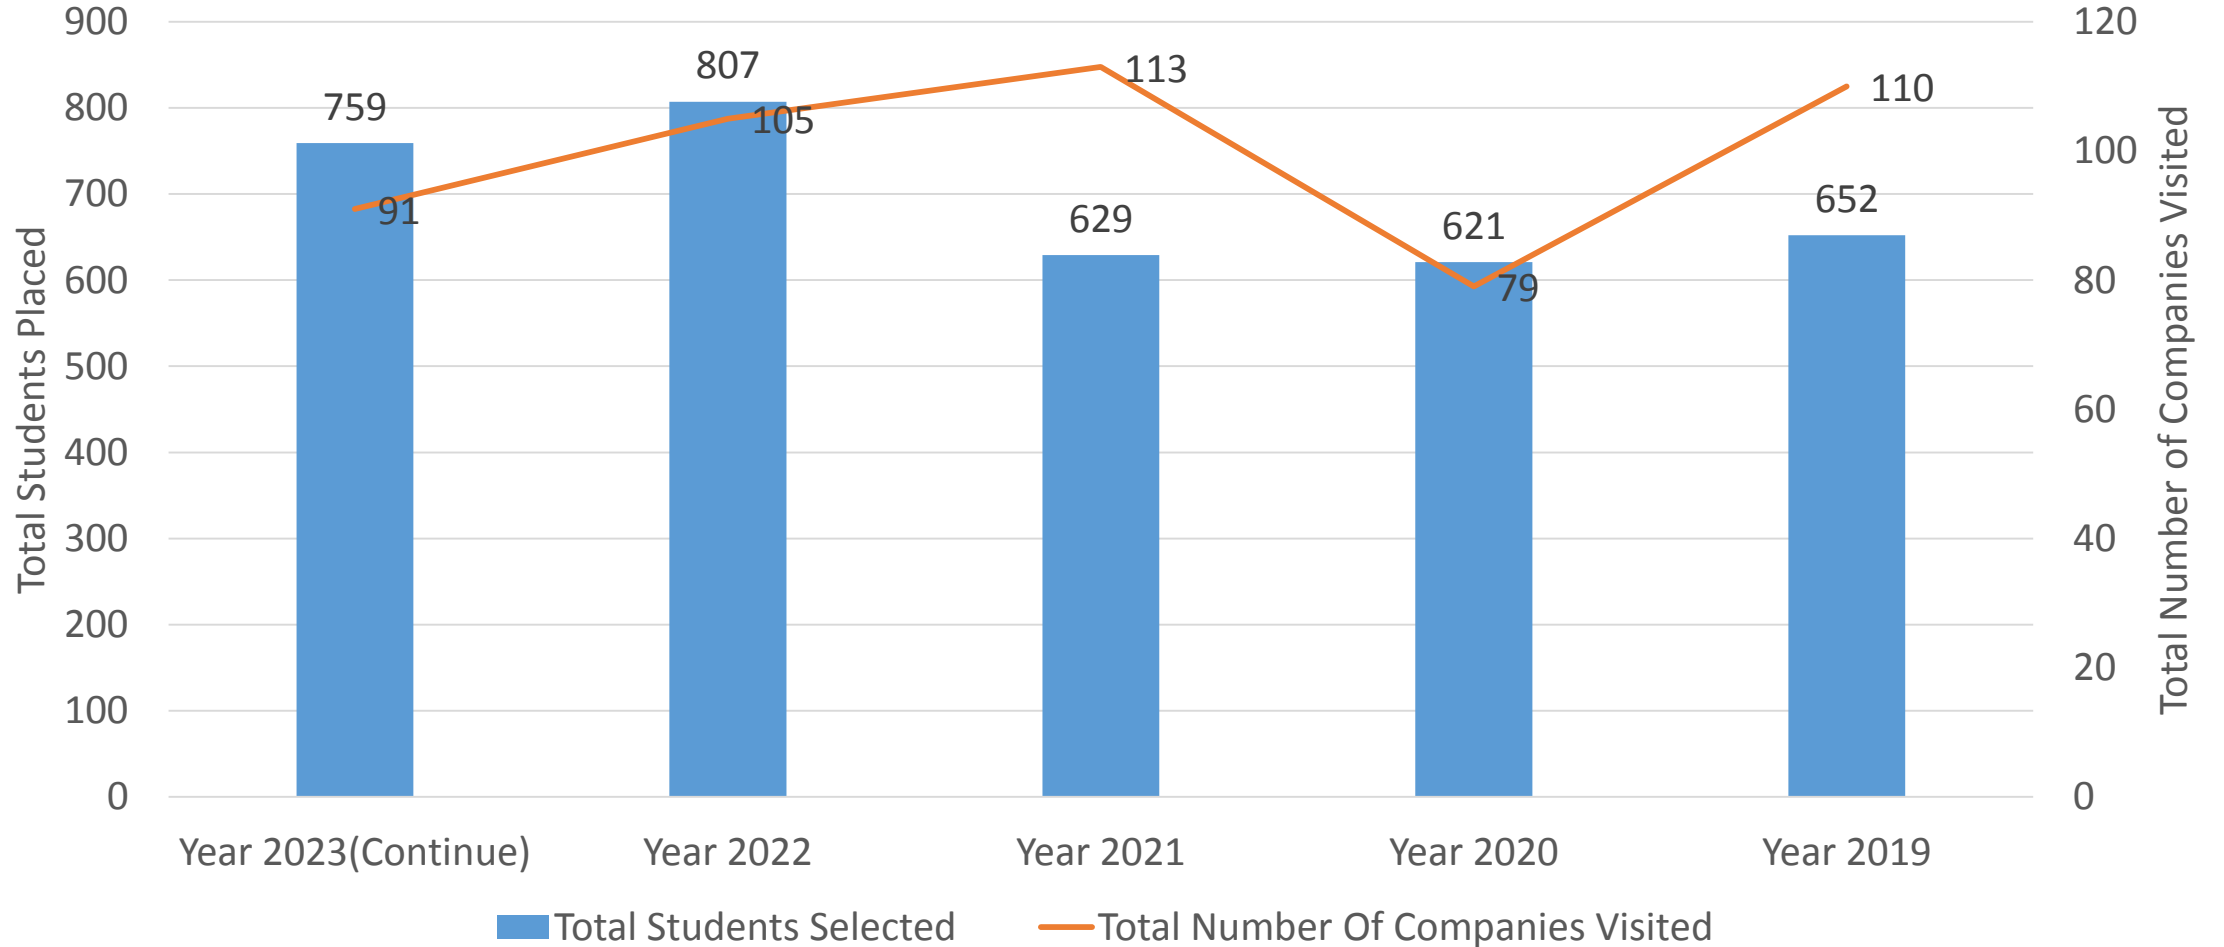

Placement Records

Placement Records

Placement Cell Statistics

Placement Cell Statistics					
	Year 2023(Continue)	Year 2022	Year 2021	Year 2020	Year 2019
Total Students Selected	759	807	629	621	652
Total Number of Companies Visited	91	105	113	79	110
Total Offer given to Student	3468				
Total Number Of Companies	498				